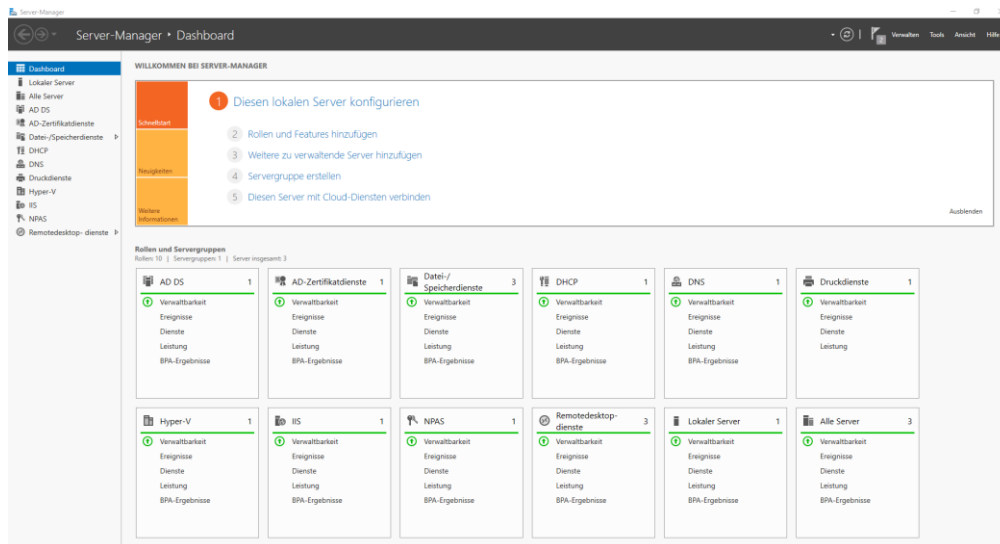

Windows Server Manager > Dashboard