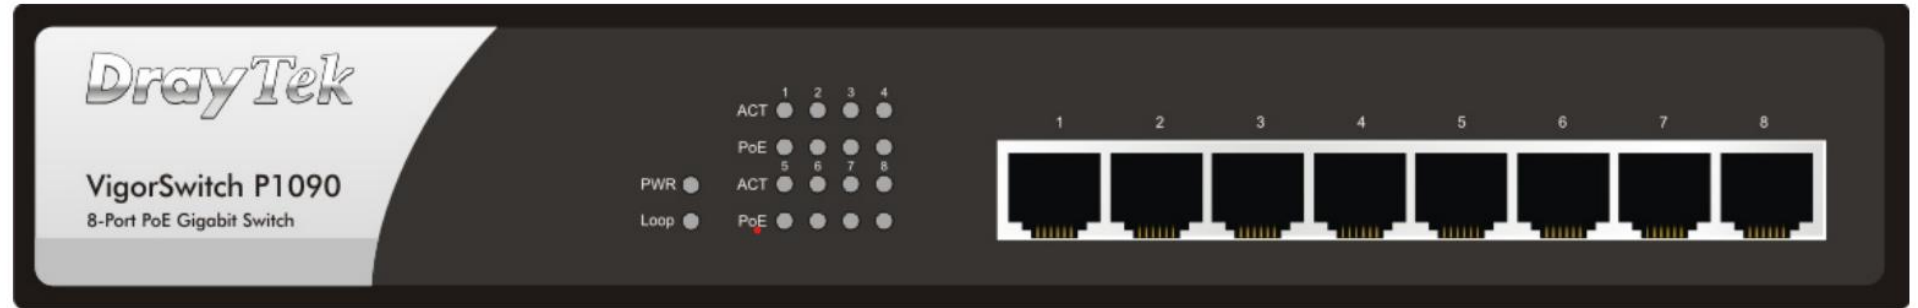

# DrayTek VigorSwitch P1090 – 8x 1GbE / PoE

**DrayTek VigorSwitch P1090**  
8-Port PoE Gigabit Ethernet Switch  
Port 1-4 support PoE+ (802.3at)  
110 watts of total PoE power budget  
Zero-Configuration